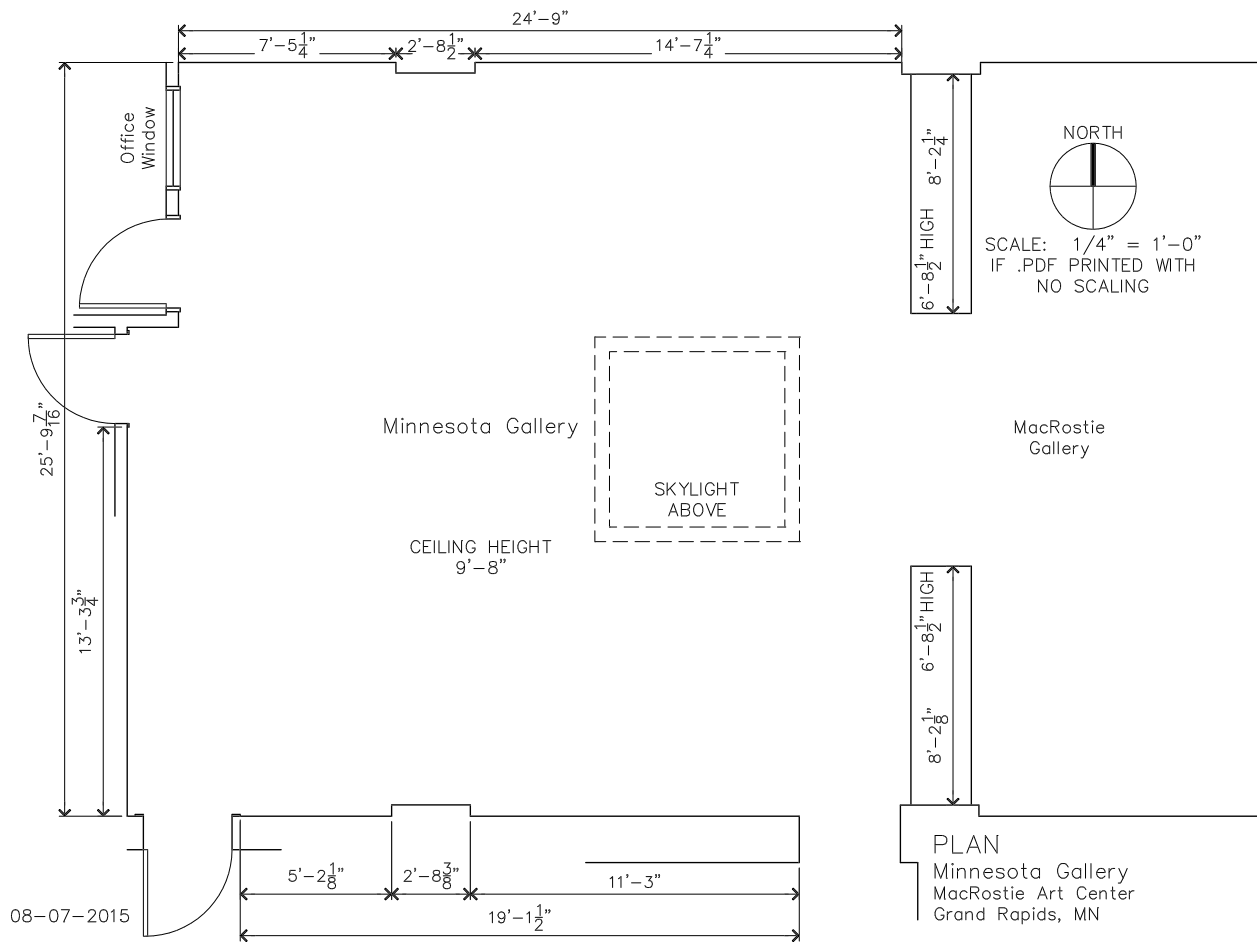

SCALE: 1/8" = 1'-0"
IF .PDF PRINTED WITH
NO SCALING

PLAN
MacRostie Gallery
MacRostie Art Center
Grand Rapids, MN

07-27-2015

SCALE: 1/4" = 1'-0"
IF .PDF PRINTED WITH
NO SCALING

PLAN
Minnesota Gallery
MacRostie Art Center
Grand Rapids, MN